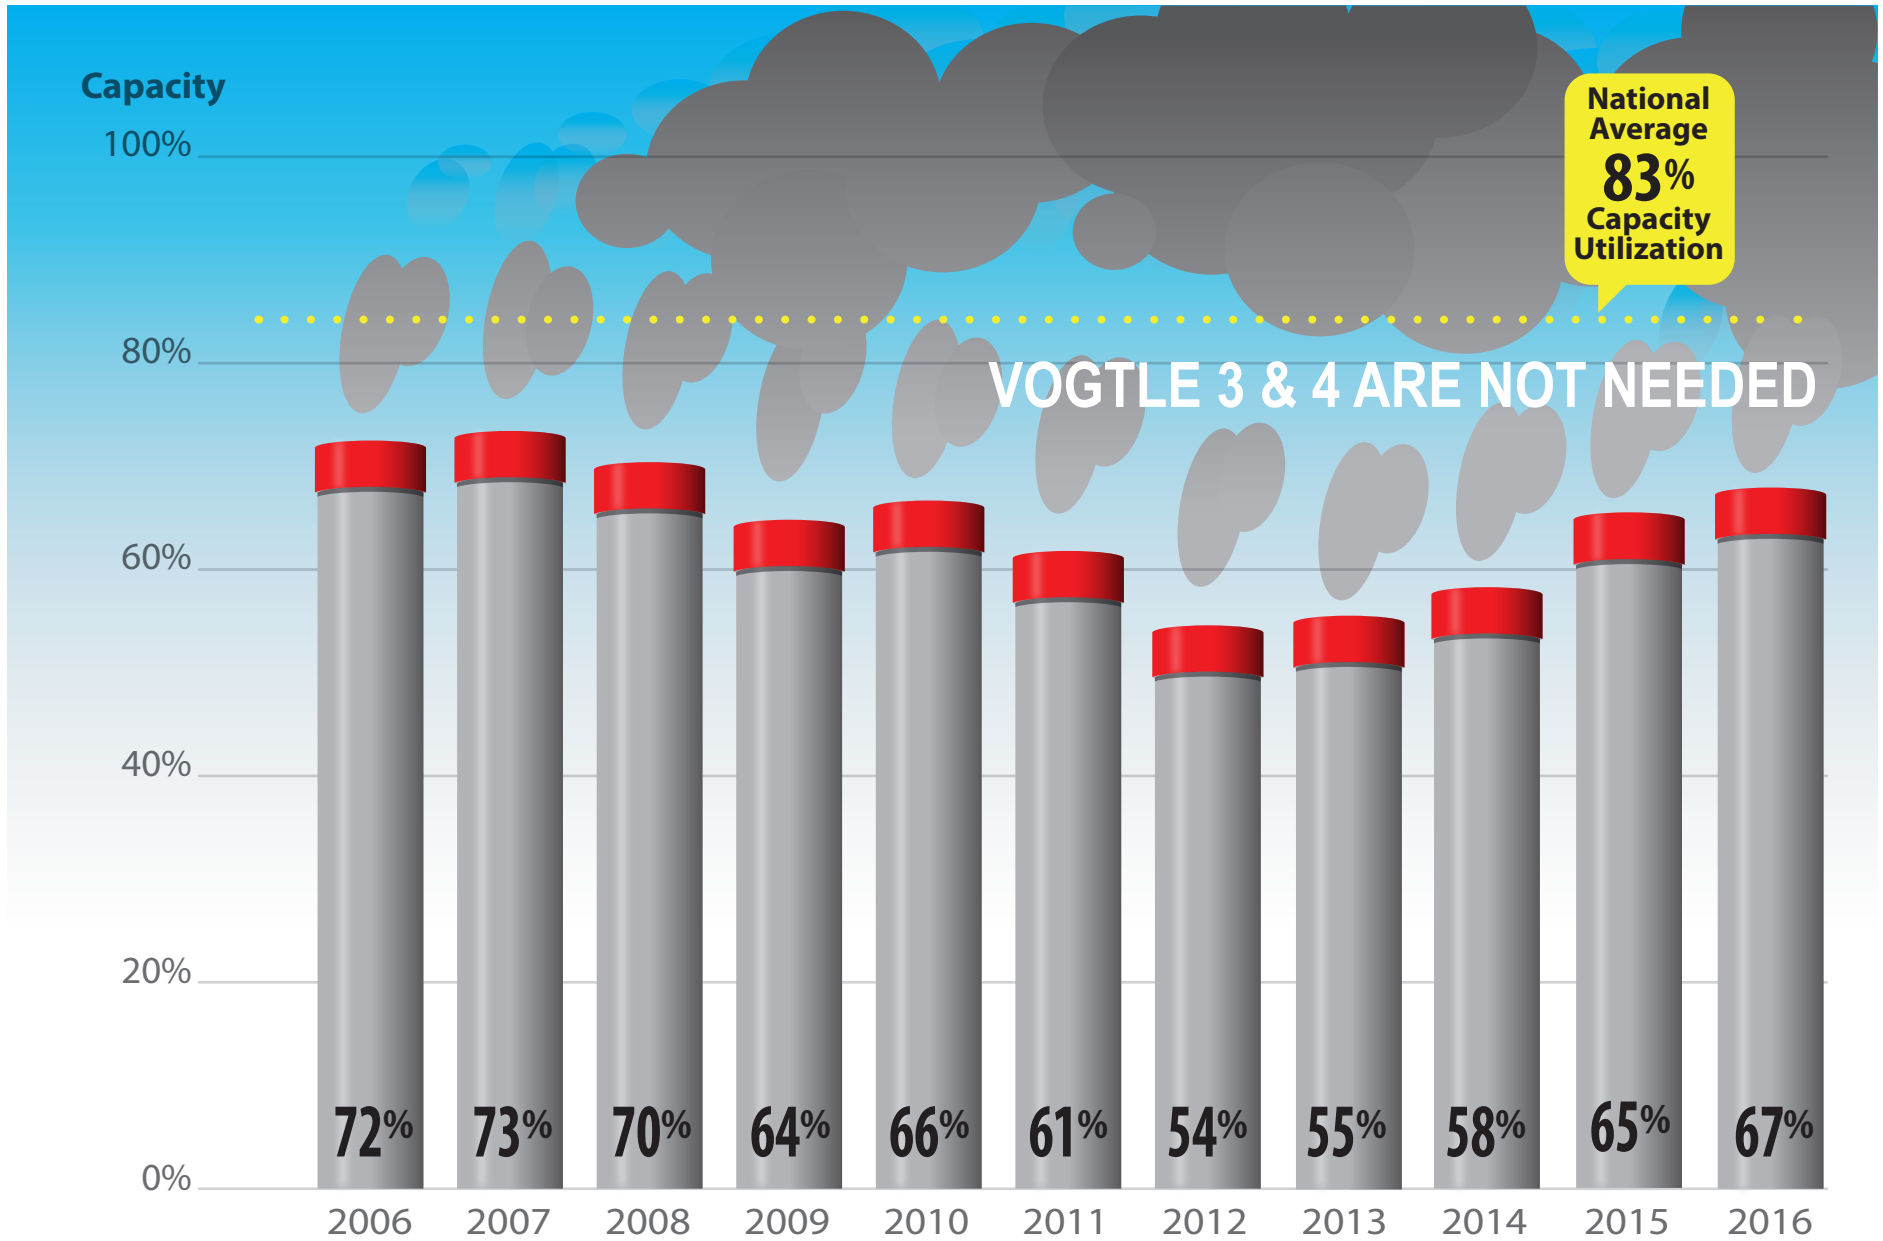

Georgia Power Capacity Utilization 2006-2016

Source: Georgia Power Company annual reports 2006, 2007, 2008, 2009, 2010, 2011, 2012, 2013, 2014, 2015, 2016

Chart: © 2017 Nuclear Watch South, www.nuclearwatchsouth.org