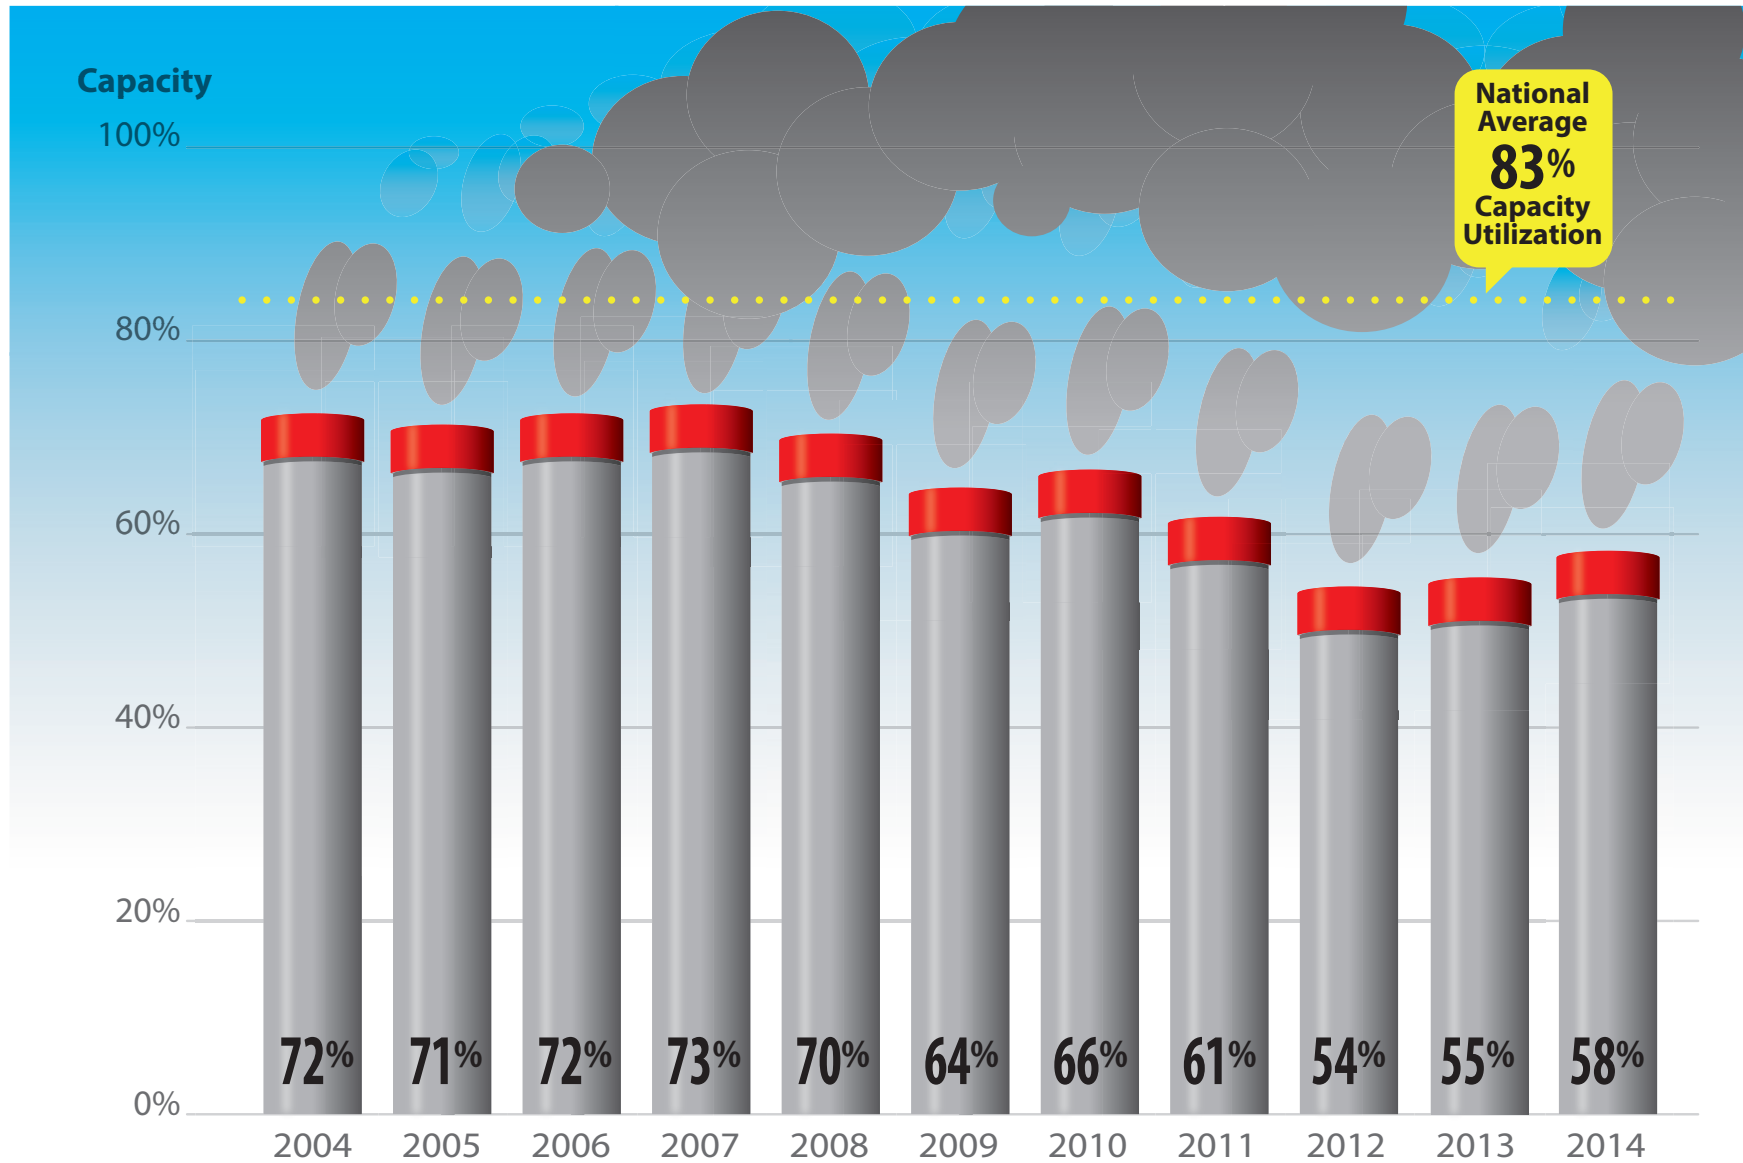

Georgia Power Capacity Utilization 2004-2014

Source: Georgia Power Company annual reports 2004, 2005, 2006, 2007, 2008, 2009, 2010, 2011, 2012, 2013, 2014

Chart: © 2015 Nuclear Watch South, www.nuclearwatchsouth.org